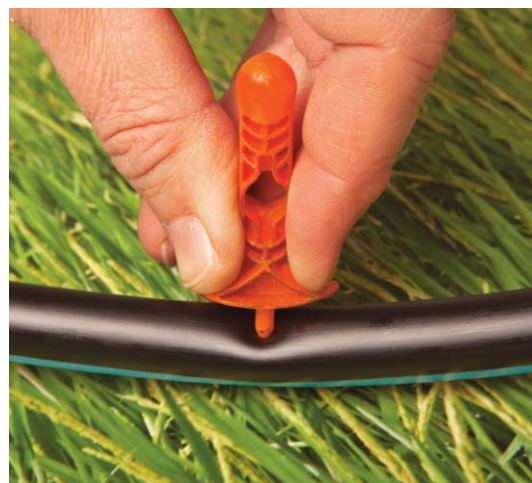

## Rigid Risers, Ratchet Clamps, Repair Plugs, Micro Saddle and Accessories

### FEATURES and BENEFITS

- Risers used to raise emitters above plant foliage.
- Rigid Risers available in three lengths, 200 mm, 300 mm and 450 mm with barbed connection or "FAST" thread connection.
- The Micro Saddle provides secure, leak free attachment to LDPE tube. **(Patented)**  
No tools required. Self Piercing for rapid installation.  
The 4.5 mm Barbed Take-Off adaptor provides connection for micro tube.
- Ratchet Clamps for securing LDPE tube to barbed fittings.
- Repair Plugs for repairing holes in Low Density Polyethylene tubing.
- Universal Key Punch aids in the installation and removal of micro fittings and sprays.

### APPLICATIONS

- Landscaped gardens, greenhouses and vegetable gardens.

Universal Key Punch

Ratchet Clamp  
OD16 - 18

Repair Plugs  
(Rack of 10)

Rigid Riser  
with  
Barbed Adaptor

Rigid Riser  
with "FAST"  
Thread Adaptor