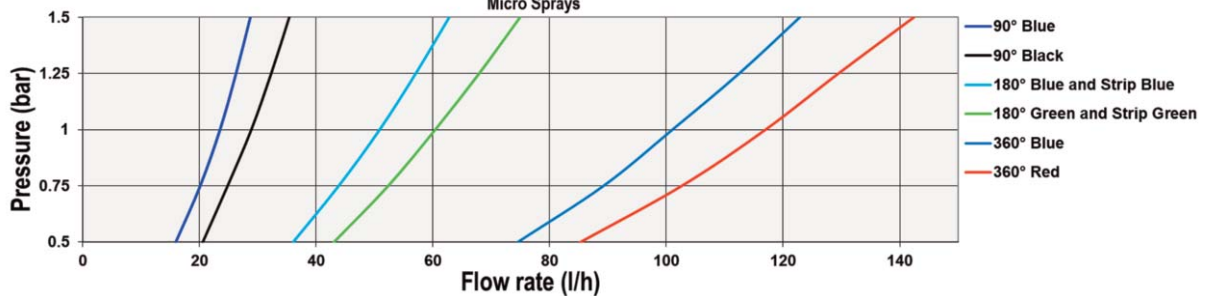

Single Piece Jets Micro Sprays

Tested 200 mm above Ground Level

Recommended operating pressure 100 kPa

Single Piece Micro Sprays

PACKAGING		Blue				Multi-Coloured			
Spray Pattern		90°		180°		360°		Strip	
Order Codes	Packs	100926	100936	100946	100956	101186	101196	101206	101216
	Bulk	010092	010093	010094	010095	010118	010119	010120	010121
Quantity per Bag	Packs	100							
	Bulk	1000							
Bags per Carton	Packs	250							
	Bulk	25							
Weight per Carton (kg)	Packs	17.5							
	Bulk	16.4							
Base Inlet Connection		“FAST” Thread							
Dimensions	Height	26 mm							
	Width	16.2 mm							
	Depth	7.7 mm							
	Weight	0.6 g							
Material		U.V. Stabilized