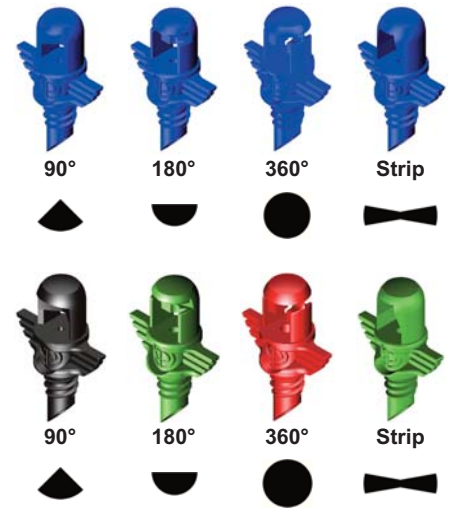

## Single Piece Spray Jets

#### FEATURES and BENEFITS

- Single Piece micro sprays that distribute water evenly over the irrigated surface. Optimum performance and **“matched precipitation”** is achieved at 1 bar operating pressure. Winged bases with **“FAST”** thread are easy to install by hand eliminating the need for tools.
- Two colour coded sets, **Blue** and **Multi-Coloured**.  
Four spray patterns available per set.
- 90° Fan Spray
- 180° Fan Spray
- 360° Fan Spray
- Strip Spray

### Single Piece Jets

SINGLE PIECE MICRO SPRAYS	Blue				Multi-Coloured											
	90°		180°		90°		180°									
Spray Pattern	90°		180°		360°		Strip		90°		180°		360°		Strip	
Outlet Size	0.9 mm		1.2 mm		1.8 mm		1.2 mm		1.0 mm		1.4 mm		1.9 mm		1.4 mm	
Pressure (bar)	Flow (l/h)	Radius of Throw (m)	Flow (l/h)	Radius of Throw (m)	Flow (l/h)	Diameter of Throw (m)	Flow (l/h)	Diameter of Throw (m)	Flow (l/h)	Radius of Throw (m)	Flow (l/h)	Radius of Throw (m)	Flow (l/h)	Diameter of Throw (m)	Flow (l/h)	Diameter of Throw (m)
0.5	16	0.9	36	1.0	75	2.1	36	2.2	21	1.2	43	1.4	85	2.8	43	2.9
1.0	24	1.0	51	1.1	101	2.2	51	2.4	29	1.4	60	1.6	117	3.0	60	3.2
1.5	29	1.1	63	1.3	123	2.3	63	2.6	35	1.5	75	1.7	143	3.2	75	3.5

### Single Piece Micro Sprays

PACKAGING		Blue				Multi-Coloured			
Spray Pattern		90°		180°		360°		Strip	
Order Codes	Packs	100926	100936	100946	100956	101186	101196	101206	101216
	Bulk	010092	010093	010094	010095	010118	010119	010120	010121
Quantity per Bag	Packs	100							
	Bulk	1000							
Bags per Carton	Packs	250							
	Bulk	25							
Weight per Carton (kg)	Packs	17.5							
	Bulk	16.4							
Base Inlet Connection		“FAST” Thread							
Dimensions	Height	26 mm							
	Width	16.2 mm							
	Depth	7.7 mm							
	Weight	0.6 g							
Material		U.V. Stabilized							