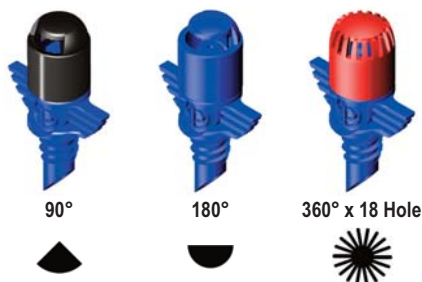

FEATURES and BENEFITS

- Two Piece micro sprays with excellent watering patterns that distribute water evenly over the irrigated surface.
- Optimum performance is achieved at low operating pressures.
- Winged bases are easy to install by hand, eliminating the need for tools.
- Four spray patterns available for the Aquila™ Jet Winged Bases.
- 90° Fan Spray - Cap colour - **Black**
- 180° Fan Spray - Cap colour - **Black or Blue**
- 180° Flat Trajectory Fan Spray - Cap colour - **Red**
- 360° x 18 Hole Stream Spray - Cap colour - **Black or Red**.
- Eight colour coded bases with **"FAST"** thread for quick and easy installation. Base colour identifies flow rate.
- Aquila™ Jet Mini Vortex (the vortex action generated inside the cap distributes the water evenly over the wetted surface).
- Aquila™ Jet Micro Mist (ideal for cooling operations).

APPLICATIONS

- Landscaped areas and garden beds. Ideal where fixed flow rates are required at specified operating pressures.

Aquila™ Jet Spray Assemblies											
PACKAGING	ASSEMBLED		AQUILA™ JET WINGED BASES WITH "FAST" THREAD								CAP COLOURS AND SPRAY PATTERNS
	Mini Vortex	Micro Mist	Black	Brown	Blue	Green	Red	Orange	Grey	White	
Order Codes	Packs		200406	200436	200466	200496	200526	200556	200586	200616	90°
	Bulk		020040	020043	020046	020049	020052	020055	020058	020061	
	Packs		200416	200446	200476	200506	200536	200566	200596	200626	180°
	Bulk		020041	020044	020047	020050	020053	020056	020059	020062	
	Packs		200426	200456	200486	200516	200546	200576	200606	200636	360° x 18 Hole
	Bulk		020042	020045	020048	020051	020054	020057	020060	020063	
	Packs		200646	200666	200686	200706	200726	200746	200766	200786	180°
	Bulk		020064	020066	020068	020070	020072	020074	020076	020078	
	Packs		200656	200676	200696	200716	200736	200756	200776	200796	360° x 18 Hole
	Bulk		020065	020067	020069	020071	020073	020075	020077	020079	
	Packs		204096	204106	204116	204126	204136	204146	204156	204166	180° Flat Trajectory
	Bulk		020409	020410	020411	020412	020413	020414	020415	020416	
Packs	201466	205026									
Bulk	020146	020502									
Quantity per Bag	Packs										100
	Bulk										1000
Bags per Carton	Packs										210
	Bulk										22
Weight per Carton (kg)	Packs										17.2
	Bulk										17.1
Base Inlet Connection	"FAST" Thread										
Dimensions	Height	26 mm									
	Width	16.2 mm									
Assembled	Depth	7.7 mm									
	Weight	0.72 g									
Material	U.V. Stabilized										

THE HEIGHT OF THE AQUILA™ JET SPRAYS MAY VARY SLIGHTLY DEPENDING ON BASE AND CAP SELECTED